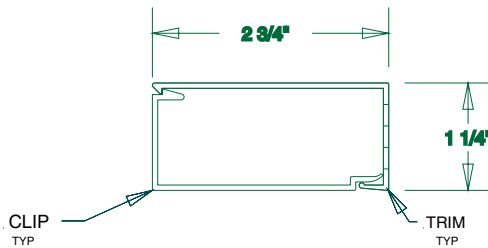

ALUMINUM WINDOW ACCESSORIES

SNAP TRIM & CLIPS, EZPANDERS

○ SNAP TRIM AND CLIPS

1294 & 1296

1294B & 1296B

8059 & 9059

8058 & 9058

○ STORM WINDOW EXPANDERS

8001

8004

SC: HALF SIZE