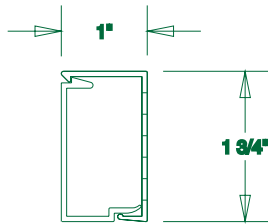

ALUMINUM WINDOW ACCESSORIES

SNAP TRIM & CLIPS, EZPANDERS

○ SNAP TRIM AND CLIPS

1294 & 1296

1294B & 1296B

8059 & 9059

8058 & 9058

○ STORM WINDOW EXPANDERS

8001

8004

SC: HALF SIZE