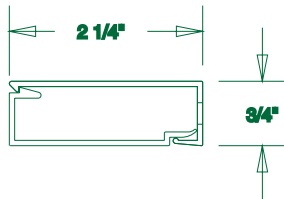

ALUMINUM WINDOW ACCESSORIES

SNAP TRIM & CLIPS, EZPANDERS

○ SNAP TRIM AND CLIPS

1294 & 1296

1294B & 1296B

8059 & 9059

8058 & 9058

○ STORM WINDOW EXPANDERS

8001

8004

SC: HALF SIZE