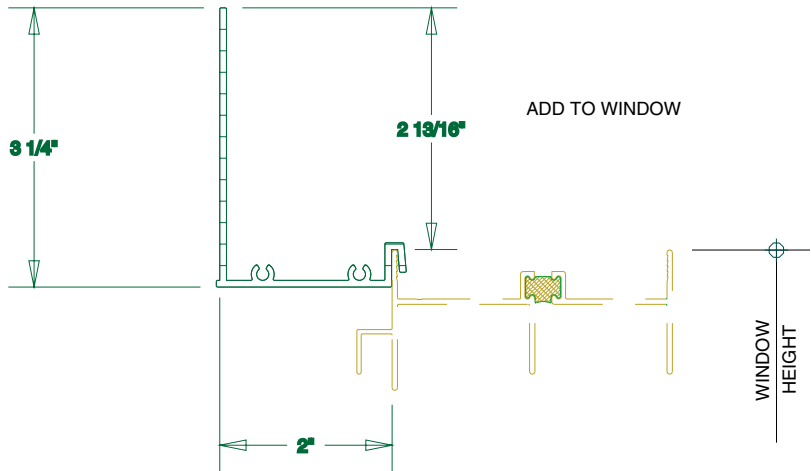

# ALUMINUM WINDOW ACCESSORIES

PANNING 2" x 3 1/4"

## PANNING

HEAD 8007

JAMB 8007A

SILL 8007B

SC: HALF SIZE