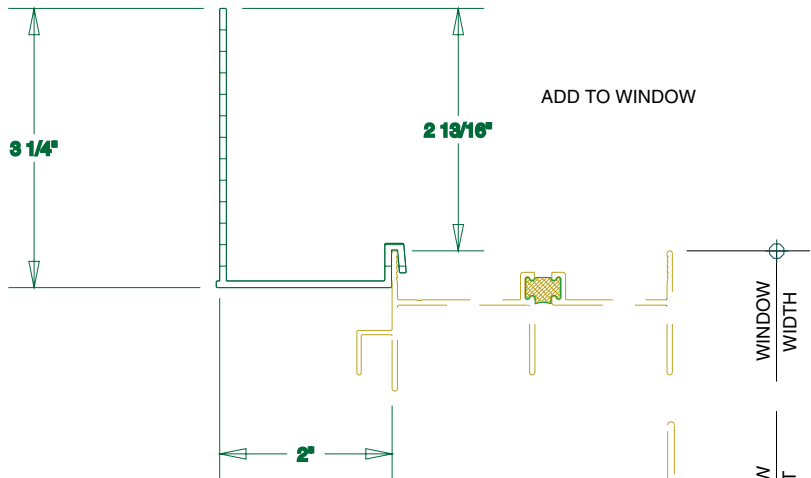

# ALUMINUM WINDOW ACCESSORIES

PANNING 2" x 3 1/4"

## PANNING

HEAD 8007

JAMB 8007A

SILL 8007B

SC: HALF SIZE