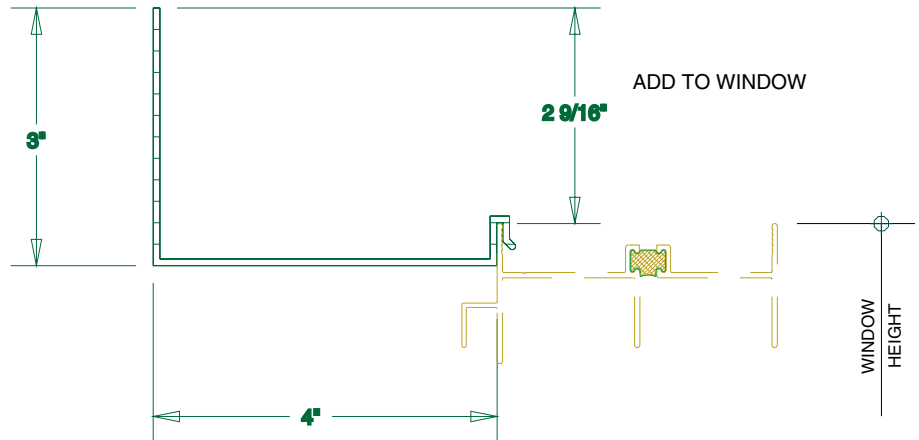

# ALUMINUM WINDOW ACCESSORIES

PANNING 4" x 3"

## PANNING

HEAD 1435

JAMB 1437

SILL 1436

SC: HALF SIZE