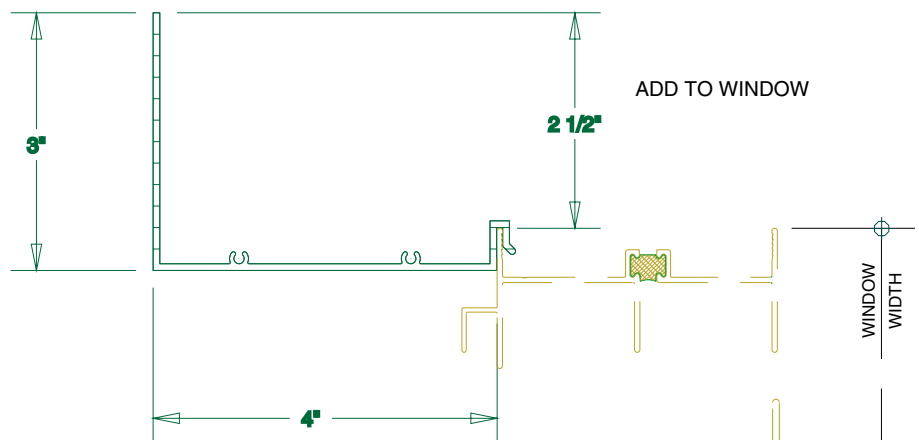

# ALUMINUM WINDOW ACCESSORIES

PANNING 4" x 3"

## PANNING

HEAD 1435

JAMB 1437

SILL 1436

SC: HALF SIZE