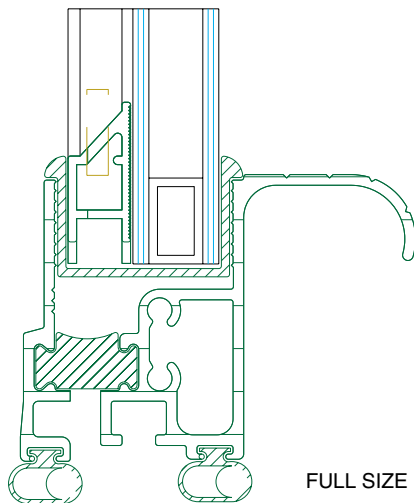

ALUMINUM WINDOW ACCESSORIES

HISTORICAL EXTERNAL ALUMINUM GRILLES

PRODUCTS THAT NORMALLY ACCEPT 7/8" INSULATED =
EXTERIOR GRID & 1/2" INSUL. GLASS MAX. 19 SQ. FT.)

STANDARD BASE

EXTERIOR GRIDS

S-3000 (Example)

FULL SIZE

S-1290 (Example)

FULL SIZE

SC: HALF SIZE