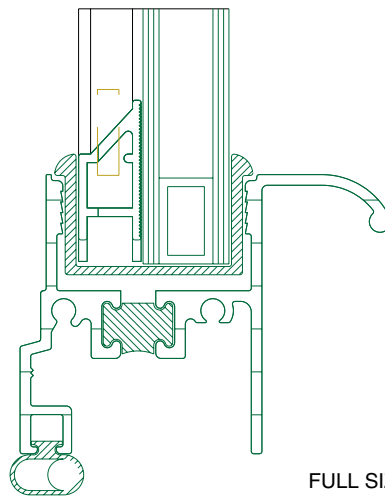

ALUMINUM WINDOW ACCESSORIES

HISTORICAL EXTERNAL ALUMINUM GRILLES

PRODUCTS THAT NORMALLY ACCEPT 7/8" INSULATED =
EXTERIOR GRID & 1/2" INSUL. GLASS MAX. 19 SQ. FT.)

STANDARD BASE

EXTERIOR GRIDS

S-3000 (Example)

FULL SIZE

S-1290 (Example)

FULL SIZE

SC: HALF SIZE