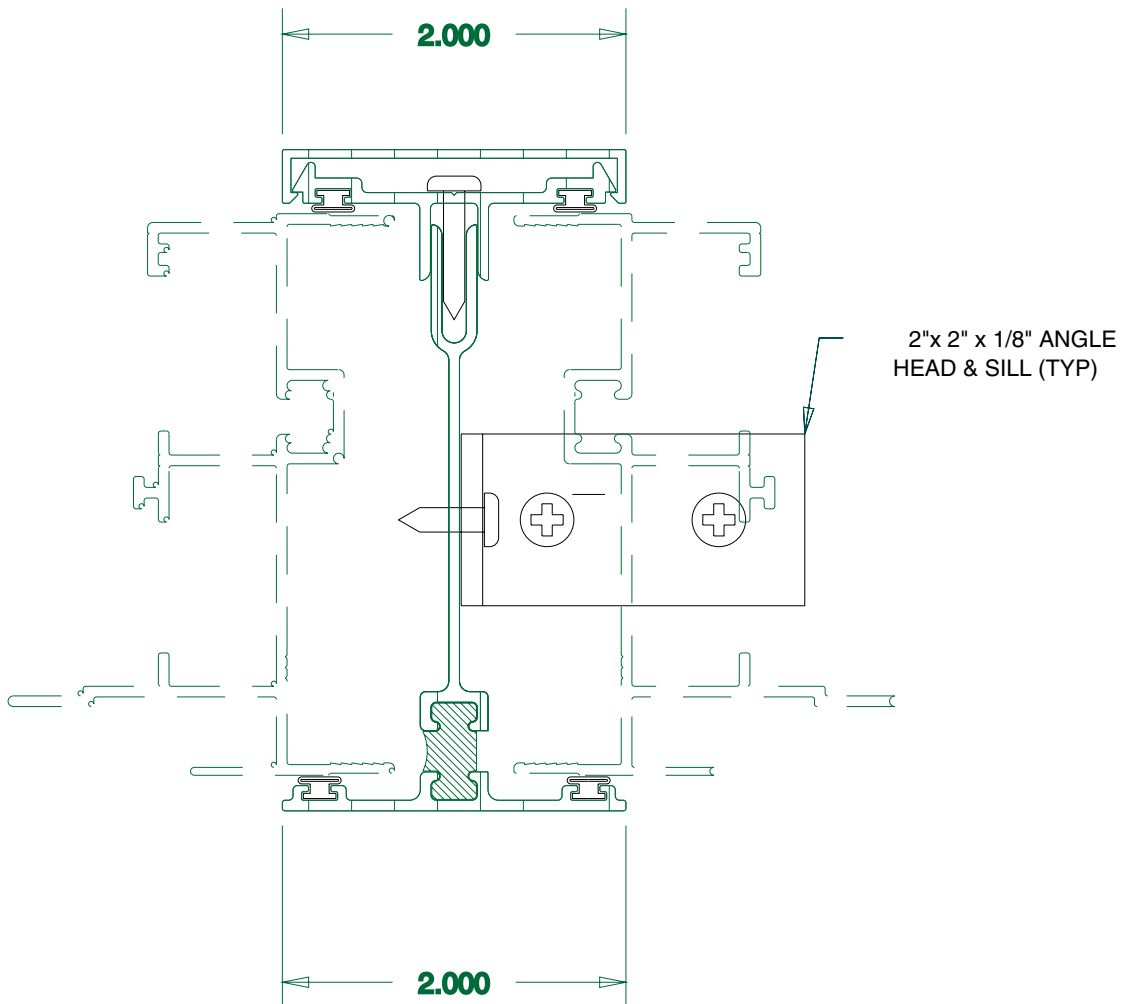

# ALUMINUM WINDOW ACCESSORIES

3 PIECES MULLION

3 1/4" DEPTH

SC: FULL SIZE