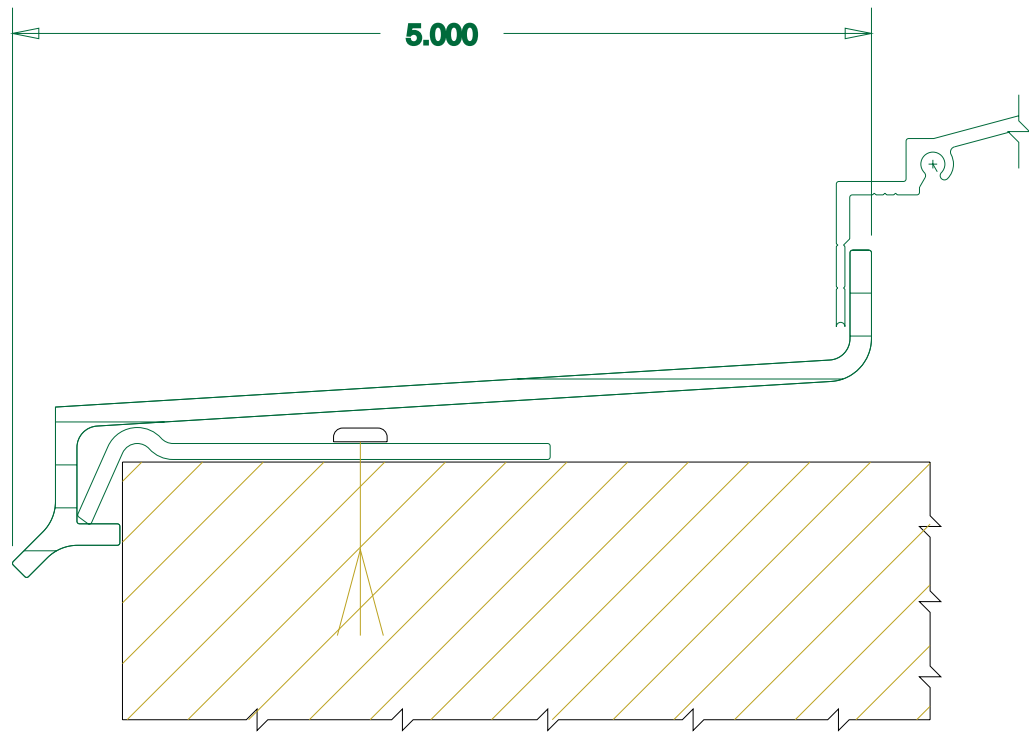

ALUMINUM WINDOW ACCESSORIES
EXTERIOR SILL

SC: FULL SIZE