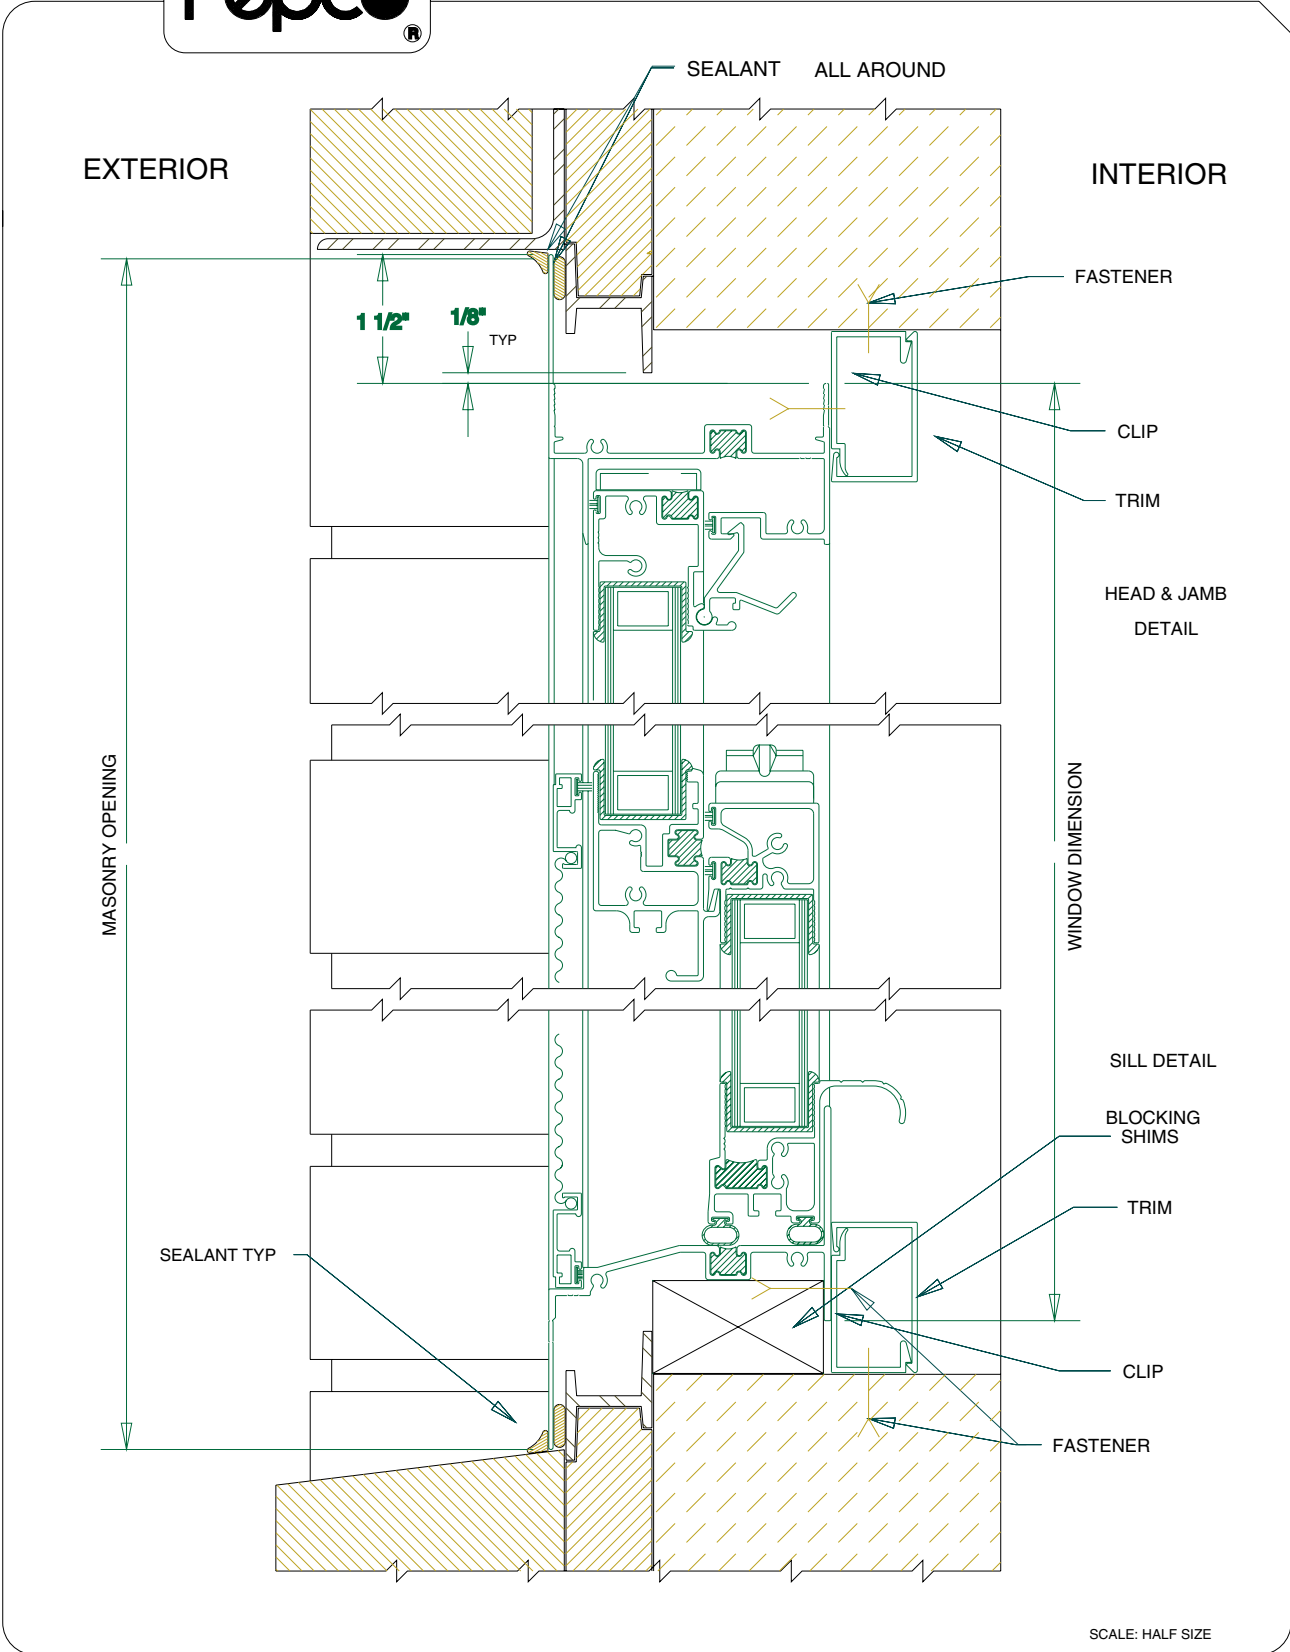

ALUMINUM WINDOW INSTALLATION

TYPICAL STEEL WINDOW REPLACEMENT
USING EXTERIOR FLANGE AND INTERIOR BOX TRIM

SCALE: HALF SIZE