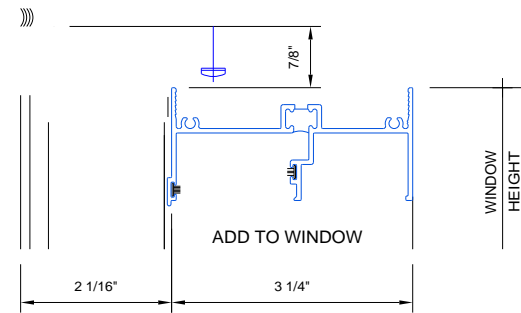

ALUMINUM WINDOW ACCESSORIES

PANNING - CLIFTON TERRACE - 1290

PANNING

HEAD XXXX

JAMB XXXX

SILL XXXX

SC: HALF SIZE