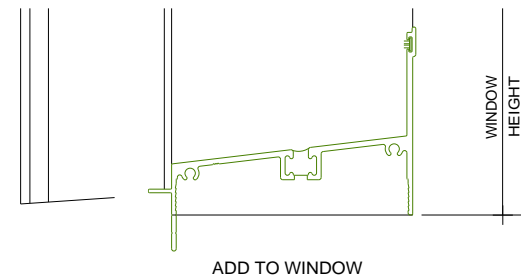

ALUMINUM WINDOW ACCESSORIES

PANNING - CLIFTON TERRACE - 1290

PANNING

HEAD XXXX

JAMB XXXX

SILL XXXX

SC: HALF SIZE