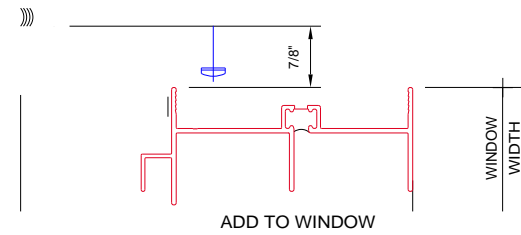

ALUMINUM WINDOW ACCESSORIES

PANNING - CLIFTON TERRACE - 1290

PANNING

HEAD XXXX

JAMB XXXX

SILL XXXX

SC: HALF SIZE