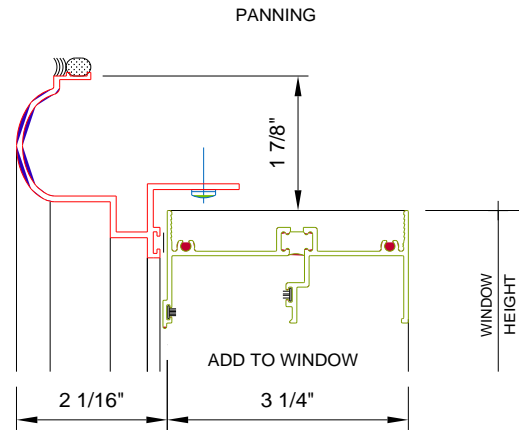

ALUMINUM WINDOW ACCESSORIES

PANNING - HANOVER SHOE - 1290

HEAD XXXX

JAMB XXXX

SILL XXXX

SC: HALF SIZE