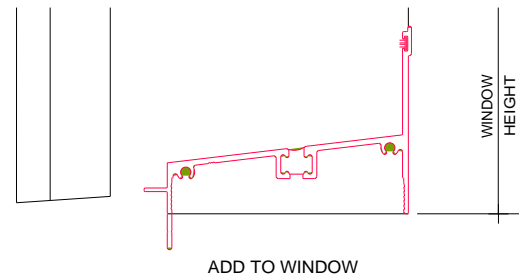

ALUMINUM WINDOW ACCESSORIES

PANNING - HANOVER SHOE - 1290

HEAD XXXX

JAMB XXXX

SILL XXXX

SC: HALF SIZE