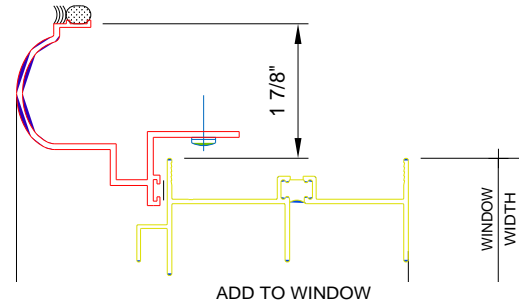

ALUMINUM WINDOW ACCESSORIES

PANNING - HANOVER SHOE - 1290

HEAD XXXX

JAMB XXXX

SILL XXXX

SC: HALF SIZE